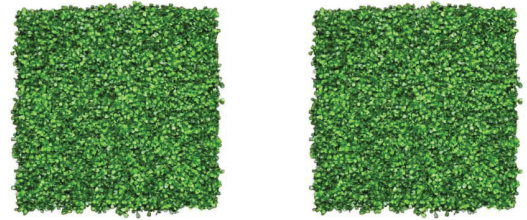

PORTABLE HEDGE DISPLAYS

ADD
Natural Beauty
TO YOUR NEXT EVENT

PORTABLE HEDGE ROLLS

8' tall x 4' wide foliage rolls can attach to a pipe and base stand with zip ties.

Or fasten to a wall or other surface via staples, adhesive or zip ties.

MODULAR FOLIAGE PANELS

These modular foliage tiles can be arranged and cut to fit almost any space. Great for use on walls, ceilings, and facades of many bars and restaurants.

FABRIC HEDGE EMBRACE

HEDGE PRINT ON ACCORDIAN POPUP FRAME

Realistic foliage is printed on power stretch material and attached to a pop up frame. It is covered on 3 sides with printed green shrubbery (the front face and 2 end caps) It looks very real! This display is not able to have flowers inserted into it or 3D cut-out letters attached to it, however you can add paper letters, balloons and other lightweight art! Sleek, collapsible, portable display that delivers style with minimal effort. No tools are required for assembly.

FABRIC STRETCH DISPLAY

HEDGE PRINT ON TUBULAR DISPLAY

Realistic foliage is printed on our popular Fabric Stretch Display. The frame and graphic fit inside a nice carrying case. Quickly assemble frame in just 5 minutes. Pull the pillowcase-like graphic over the frame and zip it shut. The zipper, hidden from view, tightens the stretch material over the frame for a wrinkle-free surface.