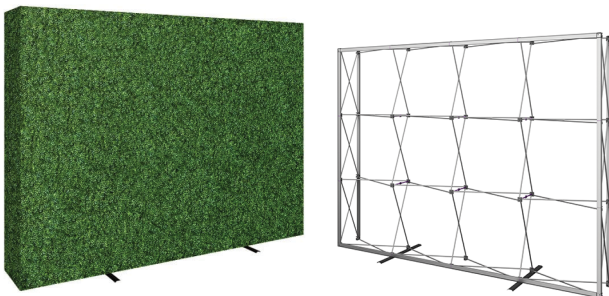

PORTABLE HEDGE DISPLAYS

ADD
Natural Beauty
TO YOUR NEXT EVENT

PORTABLE HEDGE ROLLS

8' tall x 4' wide foliage rolls can attach to a pipe and base stand with zip ties.

Or fasten to a wall or other surface via staples, adhesive or zip ties.

MODULAR FOLIAGE PANELS

These modular foliage tiles can be arranged and cut to fit almost any space. Great for use on walls, ceilings, and facades of many bars and restaurants.

FABRIC HEDGE EMBRACE

HEDGE PRINT ON ACCORDIAN POPUP FRAME

Realistic foliage is printed on power stretch material and attached to a pop up frame. It is covered on 3 sides with printed green shrubbery (the front face and 2 end caps) It looks very real! This display is not able to have flowers inserted into it or 3D cut-out letters attached to it, however you can add paper letters, balloons and other lightweight art! Sleek, collapsible, portable display that delivers style with minimal effort. No tools are required for assembly.

FABRIC STRETCH DISPLAY

HEDGE PRINT ON TUBULAR DISPLAY

Realistic foliage is printed on our popular Fabric Stretch Display. The frame and graphic fit inside a nice carrying case. Quickly assemble frame in just 5 minutes. Pull the pillowcase-like graphic over the frame and zip it shut. The zipper, hidden from view, tightens the stretch material over the frame for a wrinkle-free surface.